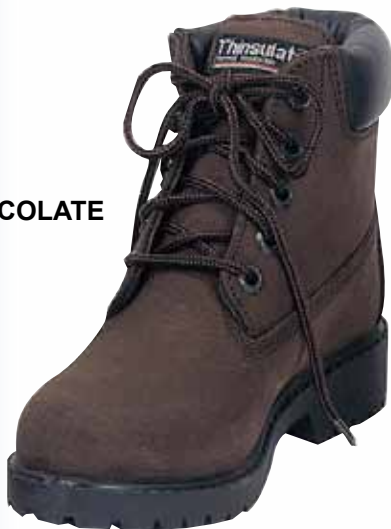

Waterproof
Mens 7-12

MENS

TORONTO

Waterproof Molded Foot
Temperature rated
to 40C
Mens 7-13

VERMONT

Waterproof Molded Foot
Temperature rated
to -40C
Mens 7-13

INFANTS ❄️ CHILDRENS ❄️ YOUTHS ❄️ BOYS

CHOCOLATE